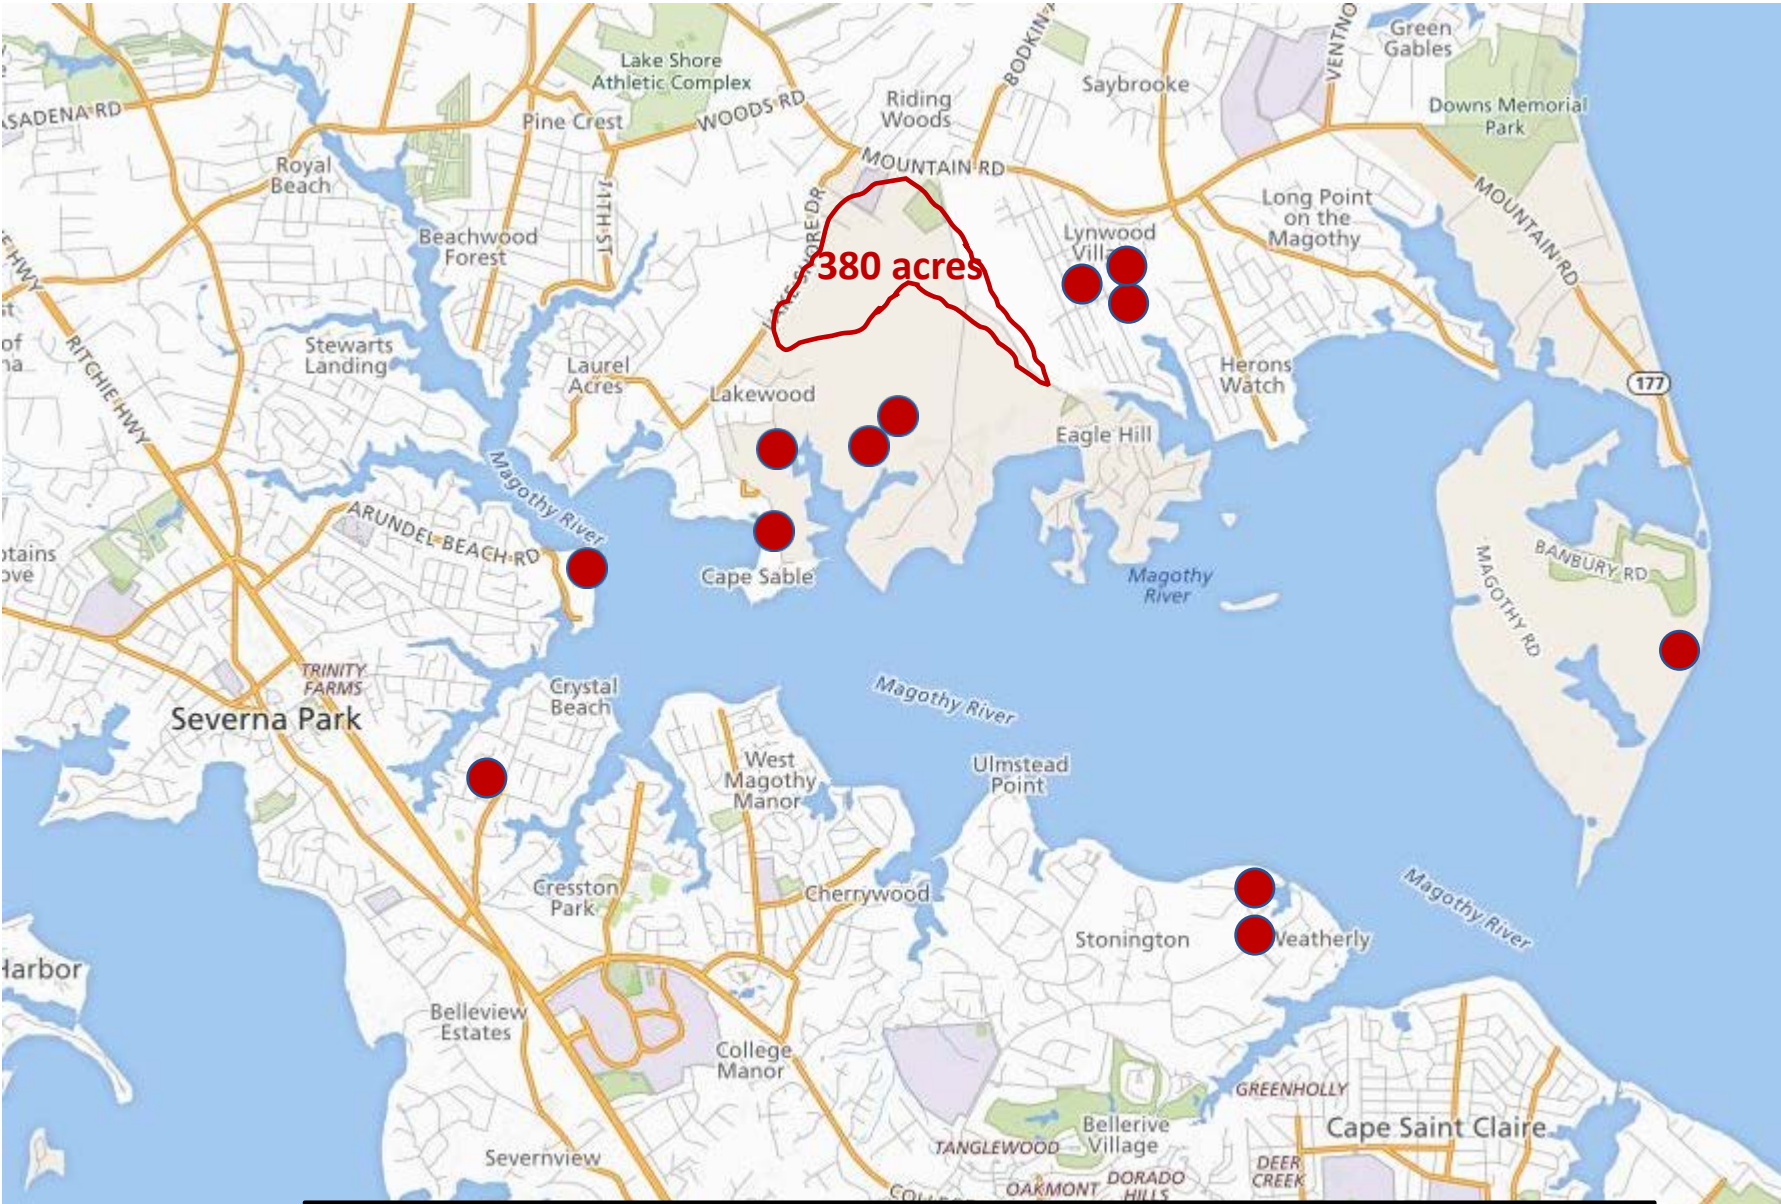

Magothy River Land Trust Conservation Easements: 445 acres

All properties marked with ● range from 0.5 to 20 acres